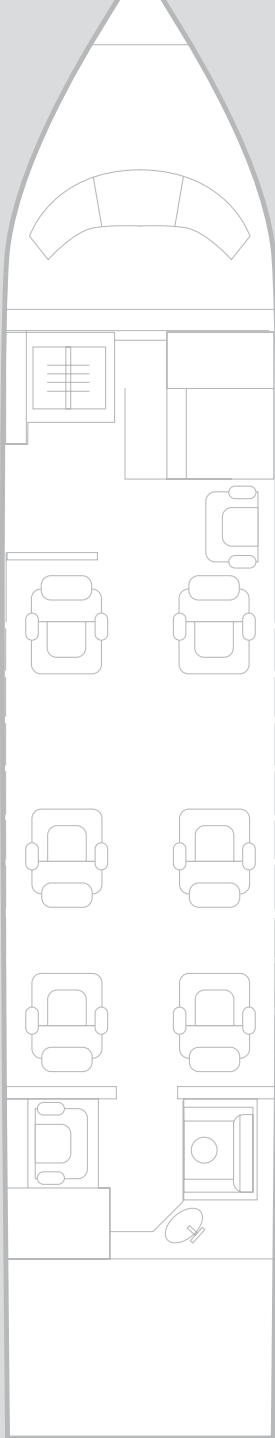

Description	Pratt & Whitney PW306D1
Serial Number	PCE-CN0409
Total Time Since New	824.5 hrs
Total Cycles Since New	625
Time Since New Overhaul	824.5 hrs
Program Coverage	ESP Gold

RIGHT ENGINE

Description	Pratt & Whitney PW306D1
Serial Number	PCE-CN0412
Total Time Since New	824.5 hrs
Total Cycles Since New	625
Time Since New Overhaul	824.5 hrs
Program Coverage	ESP Gold

Electronic Charts

SurfaceWatch

Autothrottles

PASSENGERS

8

CREW

2

FORWARD CONFIGURATION

Extended Galley & Single
Side-Facing Seat

MID CONFIGURATION

4-Place Club

AFT CONFIGURATION

Dual Forward-Facing Seats

ADDITIONAL SEATING

Fully Enclosed Lavatory
Opposite a Side-Facing Seat

INTERIOR

Microwave

Keurig Coffee Machine

Cabin & Cockpit USB Charging Ports

Cockpit Sliding Doors

New Carpet in 2020

New Sheepskin Crew Seat Covers (Spare)

ENTERTAINMENT

Gogo AVANCE L5