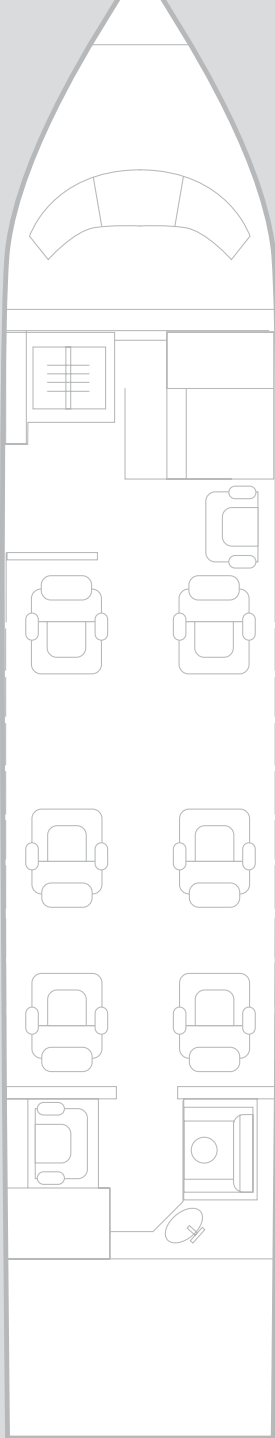

Description	Pratt & Whitney PW306D1
Serial Number	PCE-CN0409
Total Time Since New	810.6 hrs
Total Cycles Since New	602
Time Since New Overhaul	810.6 hrs
Program Coverage	ESP Gold

RIGHT ENGINE

Description	Pratt & Whitney PW306D1
Serial Number	PCE-CN0412
Total Time Since New	810.6 hrs
Total Cycles Since New	602
Time Since New Overhaul	810.6 hrs
Program Coverage	ESP Gold

Electronic Charts

SurfaceWatch

Autothrottles

PASSENGERS

8

CREW

2

FORWARD CONFIGURATION

Extended Galley & Single
Side-Facing Seat

MID CONFIGURATION

4-Place Club

AFT CONFIGURATION

Dual Forward-Facing Seats

ADDITIONAL SEATING

Fully Enclosed Lavatory
Opposite a Side-Facing Seat

INTERIOR

Microwave

Keurig Coffee Machine

Cabin & Cockpit USB Charging Ports

Cockpit Sliding Doors

New Carpet in 2020

New Sheepskin Crew Seat Covers (Spare)

ENTERTAINMENT

Gogo AVANCE L5